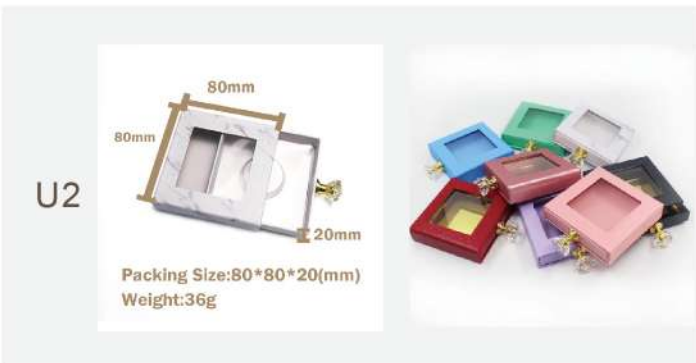

Packing Size:88*108*20(mm) Weight:33g

G1

Packing Size:183*83*24(mm) Weight:36g

G2

Packing Size:80*80*22(mm)
Weight:33g

H

Weight:37g
Diameter:75mm Altitude:25mm

I

O

P

Q

R

S

Z1

Packing Size: 83*21.5(mm) Weight: 39g

BB

Packing Size: 120*24.5(mm) Weight: 41.5g

D3

Packing Size: 110*92*10(mm) Weight: 12g

3 Pairs Eyelashes Packing Box

5 Pairs Eyelashes Packing Box

D5

7 Pairs Eyelashes Packing Box

D7

FF

Packing Size: 108*94*24(mm) Weight: 34.5g

Suitcase

Packing Size: 92*48*148(mm) Weight: 104g
2 pairs: 108g 4 pairs: 114g

Ziplock bag

Packing Size: 100*150(mm)

Individual eyelash extensions

A