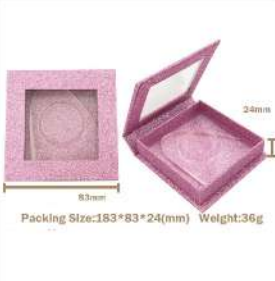

Eyelash packaging

A

Packing Size: 110*50*15(mm) Weight: 30g

B1

Packing Size: 117*60*20(mm) Weight: 43g

B2

Packing Size: 120*60*22(mm) Weight: 36g

B3

Packing Size: 120*60*20(mm) Weight: 39g

C

Packing Size: 110*52*13(mm) Weight: 9g

D

Packing Size: 80*80*10(mm) Weight: 10g

E

Weight:18g
Diameter:65mm Altitude:28mm

F

Packing Size:88*108*20(mm) Weight:33g

G1

Packing Size:183*83*24(mm) Weight:36g

G2

Packing Size:80*80*22(mm)
Weight:33g

H

Weight:37g
Diameter:75mm Altitude:25mm

I

Weight:36g
Diameter:70mm Altitude:20mm

J

Weight:33g
Diameter:75mm Altitude:25mm

K

Weight:44g
Diameter:80mm Altitude:25mm

L

M

N